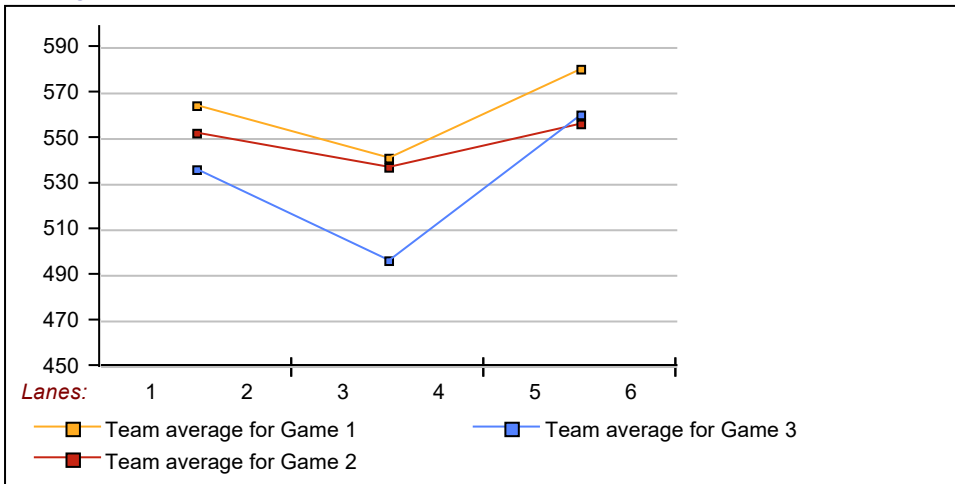

Average of Scores for Each Game