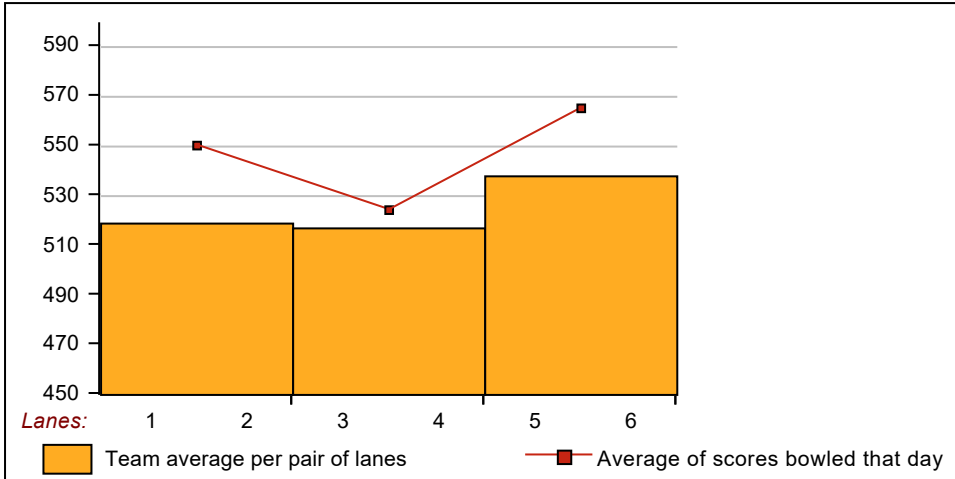

Team Average vs Ave of Scores