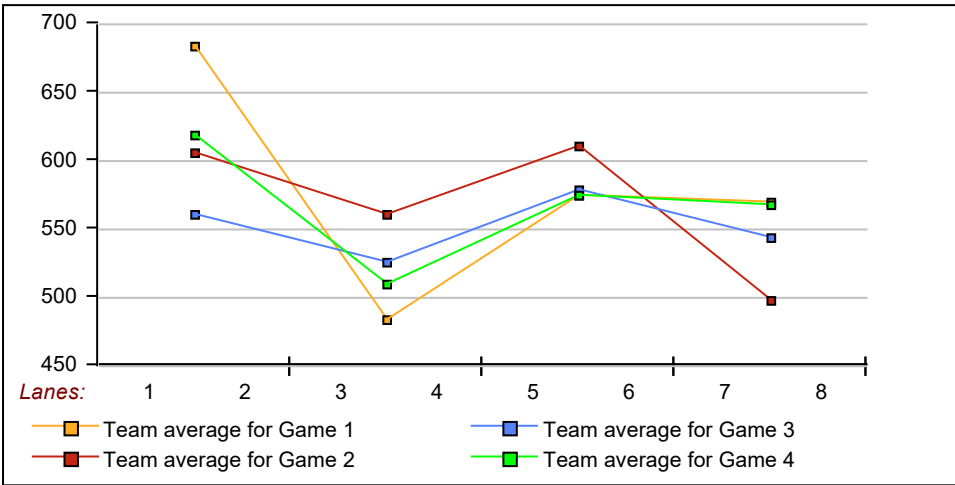

Average of Scores for Each Game