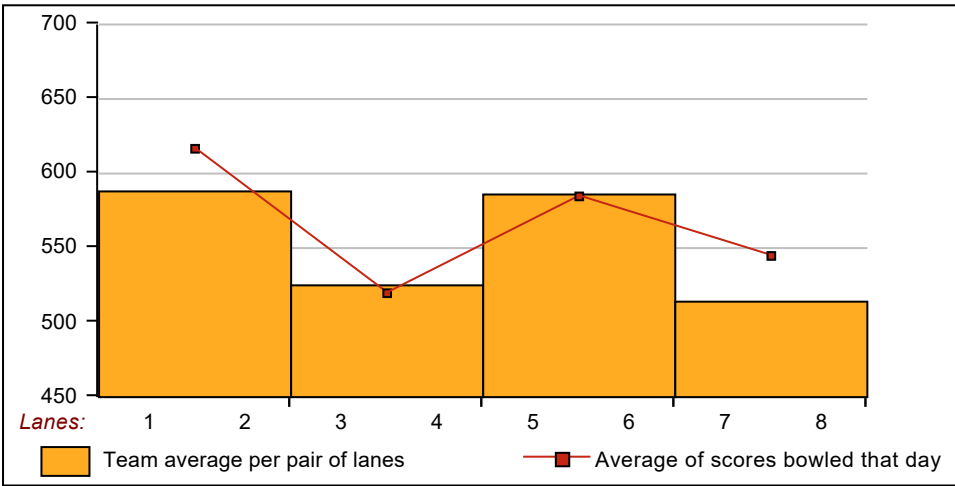

Team Average vs Ave of Scores