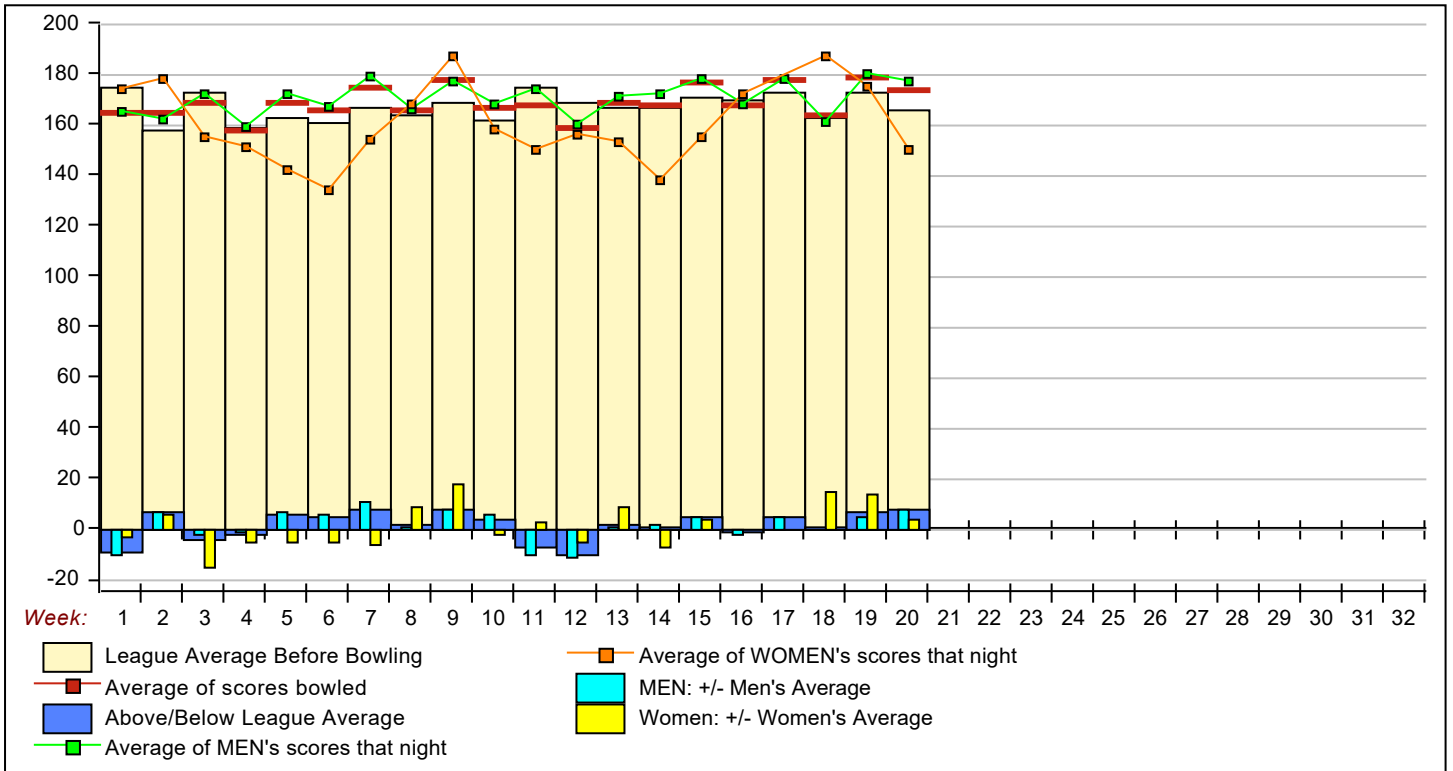

League Average Week-by-Week

This Week's Statistics

	<u>Over All</u>	<u>Men</u>	<u>Women</u>
How many people bowled	18	16	2
Number of games bowled	54	48	6
Actual average of week's scores	173,69	176,65	150,00
How many games above average	36	32	4
How many games below average	15	14	1
Pins above/below average per game	8,41	8,90	4,50
How many people raised average	15	14	1
by this amount	1,79	1,87	0,65
How many people went down	3	2	1
by this amount	-0,59	-0,78	-0,20
League average before bowling	165,73	168,18	146,13
League average after bowling	167,12	169,72	146,35
Change in league average	1,39	1,54	0,22
800s	–	–	–
775s	–	–	–
750s	–	–	–
725s	–	–	–
700s	–	–	–
675s	–	–	–
650s	1	1	–
625s	2	2	–
600s	2	2	–
575s	1	1	–
550s	2	2	–
525s	–	–	–
500s	–	–	–
475s	5	4	1
450s	–	–	–
425s	1	1	–
400s	3	2	1
below 400	1	1	–
300s	–	–	–
275s	–	–	–
250s	1	1	–
225s	2	2	–
200s	10	10	–
175s	11	10	1
150s	18	15	3
125s	7	6	1
100s	4	3	1
below 100	1	1	–