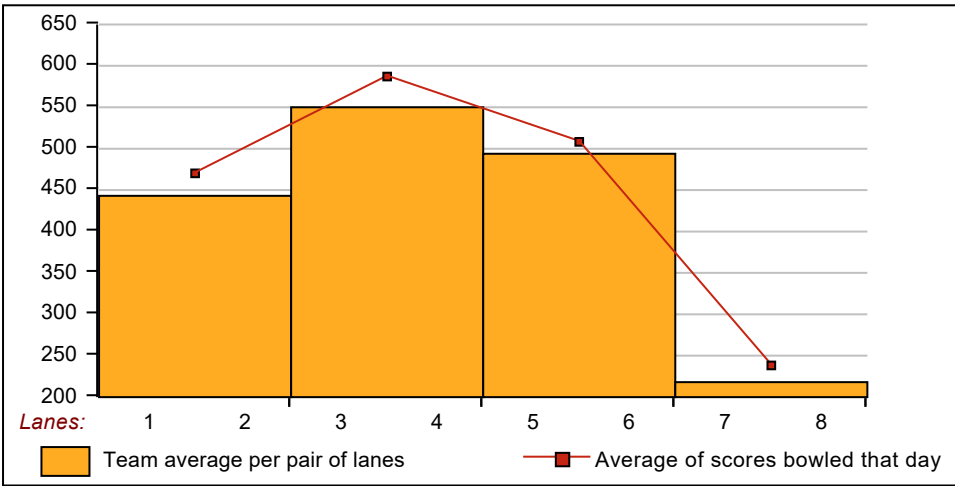

Team Average vs Ave of Scores