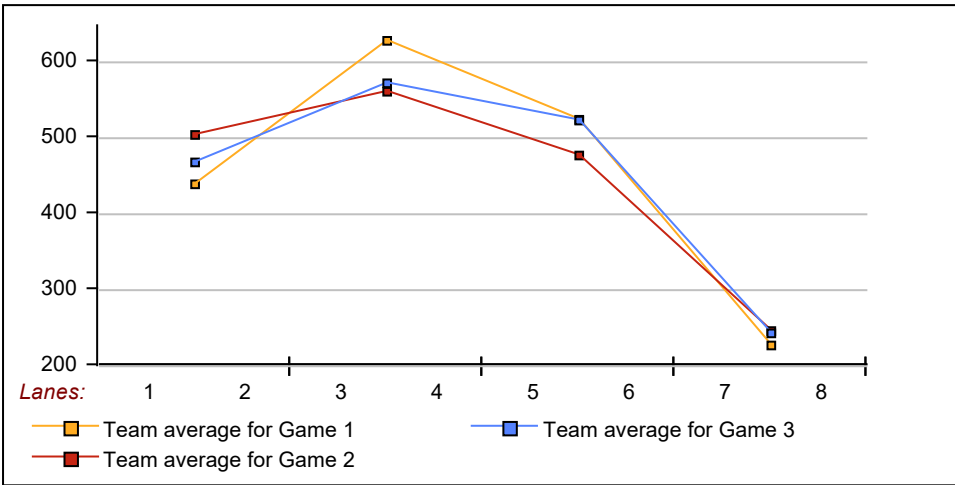

Average of Scores for Each Game